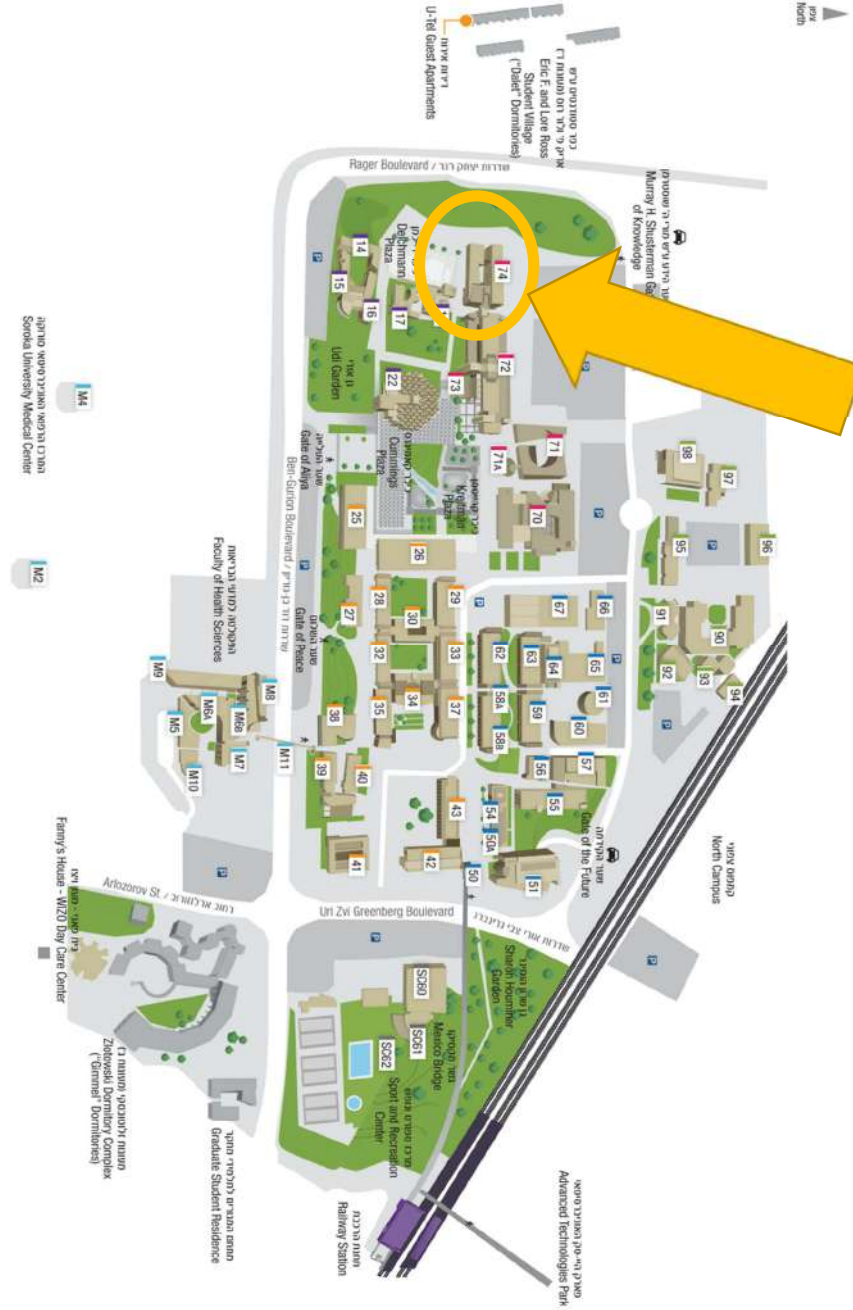

70	Zviend Student Center and Zviend Student Administration Building
71	Samuel and Miriam Aronson University Center
71A	M.A. Medal Sports Center
72	Public Gardens-Family Building for the Humanities and Social Sciences
73	Ben-Dan Sorensfeld Auditorium
74	Michael Diller Family Center
90	Gerstein Dornit Classroom and Cultural Complex
91	Public Services Building
92	Guik Family Auditorium Building
93	Department of Brain and Cognitive Sciences Building
94A	Physical Plant and Construction Building
94	Laboratories Building
95	Henry and Arlene Weiss Family Building for Advanced Research
96	Carole and Simon Weisler Schramm and Security Building
97	Nathan and Aron Guik Classroom Building
98	Shulamit Ben-David Open Behavioral Sciences Complex

Sports Center	
S000	Jacqueline Ann Aron Sports Hill
S001	Samuel Aron Sports Pavilion
S002	Sr. John and Lady Owen Swimming Pools
	Edin and Louis Reisman Sports Park
	Michael Diller Teaching Pool

<https://in.bgu.ac.il/maps/marcus_map.pdf>