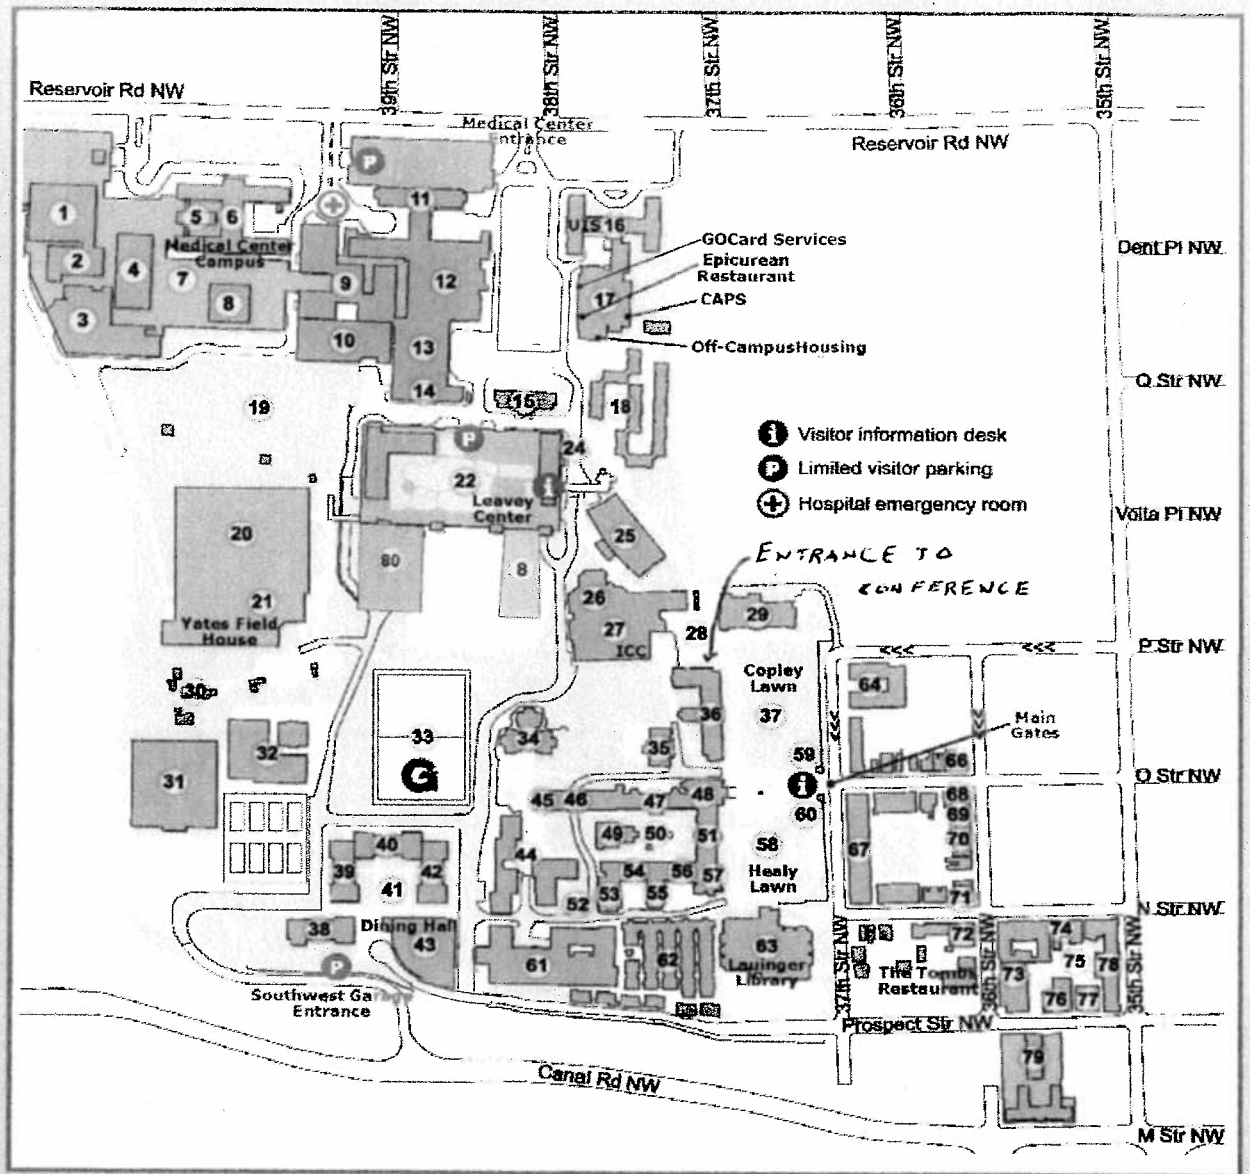

CAMPUS MAP

- | | | | |
|------------------------------------|--|----------------------------------|-----------------------------------|
| 70 Academic Administration | 72 GU Shops | 45 McNeir Auditorium | 25 Reiss Science Building |
| 71 Academic Administration | 33 Harbin Field | 52 McSherry Building | 2 Research Resource Facility |
| 68 Alumni House | 34 Harbin Hall (Housing Services 103) | 5 Medical & Dental Annex | 39 Reynolds Hall |
| 67 Alumni Square (Village B) | 51 Healy Hall | 6 Medical & Dental Building | 57 Riggs Library |
| 4 Basic Science Building | 58 Healy Lawn | 54 Mulledy Building | 55 Ryan Hall |
| 12 Bless Building | 32 Heating and Cooling Plant | 74 Nevils Building | 76 Ryder Hall (LXR) |
| 1 Building D | 18 Henle Village (CAPS, Student Insurance) | 46 New North | 60 South Gatehouse |
| 27 Bunn Intercultural Center (ICC) | 26 ICC Auditorium | 3 New Research Building | 41 Southwest Quadrangle (SWQ) |
| 79 Car Barn | 69 Institute of Diplomacy | 61 New South | 16 St. Mary's Hall (UIS) |
| 9 Concentrated Care Center | 38 Jesuit Residences Wolfington Hall | 59 North Gatehouse | 62 Village A |
| 36 Copley Hall | 20 Kehoe Field | 19 North Keyhoe Field | 44 Village C (DPS, Alumni Lounge) |
| 37 Copley Lawn | 40 Kennedy Hall | 43 O'Donovan Dining Hall | 73 Walsh Building |
| 49 Dahlgren Chapel | 15 Kober Cogan Building | 30 Observatory | 29 White-Gravenor Hall |
| 50 Dahlgren Quadrangle | 63 Lauinger Library | 47 Old North | 77 Xavier Hall (LXR) |
| 17 Darnall Hall | 22 Leavey Center | 14 Pasquerilla Healthcare Center | 21 Yates Field House |
| 35 Davis Performing Arts Center | 10 Lombardi Cancer Center | 64 Poulton Hall | |
| 75 East Campus Quadrangle (LXR) | 78 Loyola Hall (LXR) | 7 Pre-Clinical Science (PSB) | |
| 48 Gaston Hall | 24 Main Shuttle Bus Stop | 80 Rafik B. Hariri Building | |
| 11 Georgetown University Hospital | 56 Maguire Hall | 28 Red Square | |
| 53 Gervase Building | 42 McCarthy Hall | 66 Reed Alumni Residence | |
| 13 Gorman Building | 31 McDonough Gymnasium | 8 Regents Hall | |