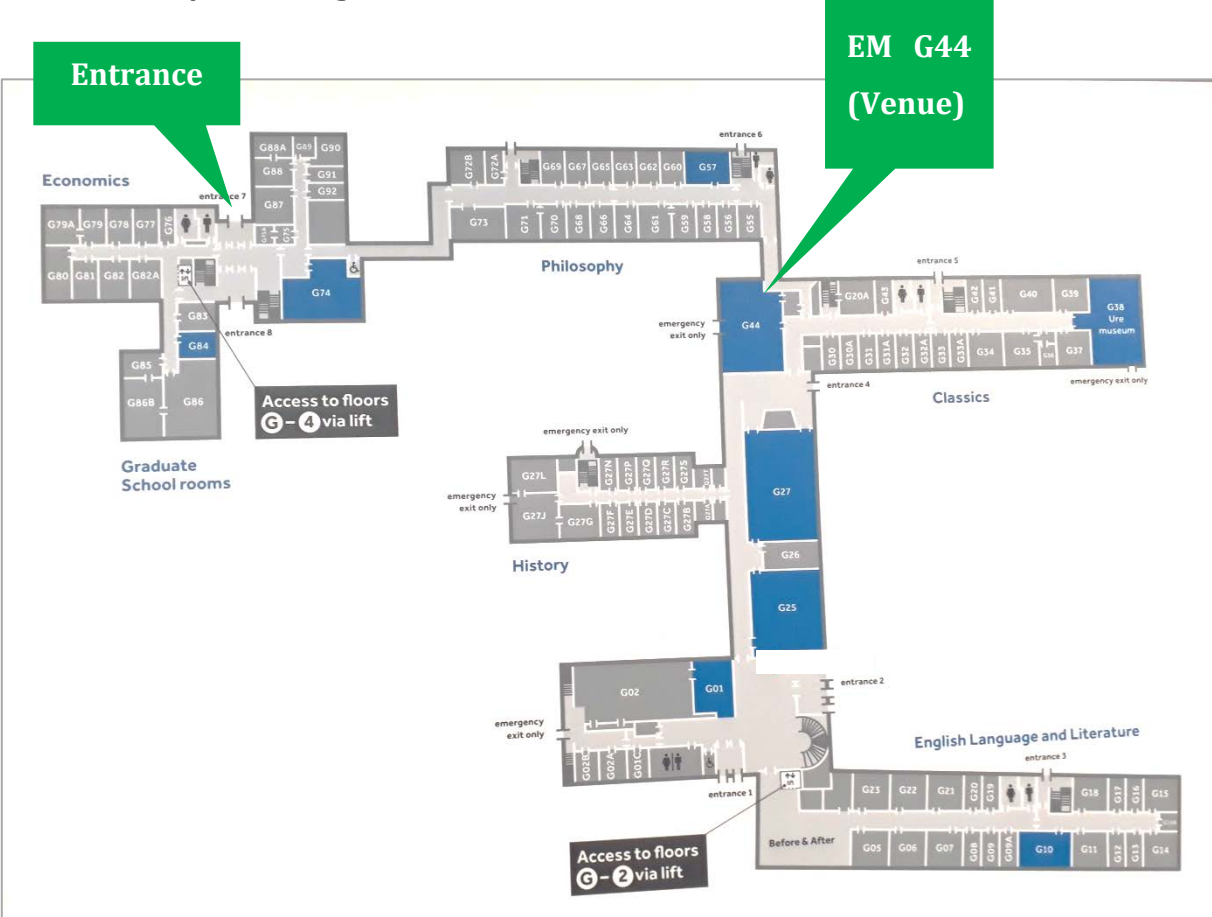

Edith Morley Building, Whiteknights Campus@University of Reading

Campus Map

Edith Morley Building – Ground floor

Edith Morley Building – 1st floor