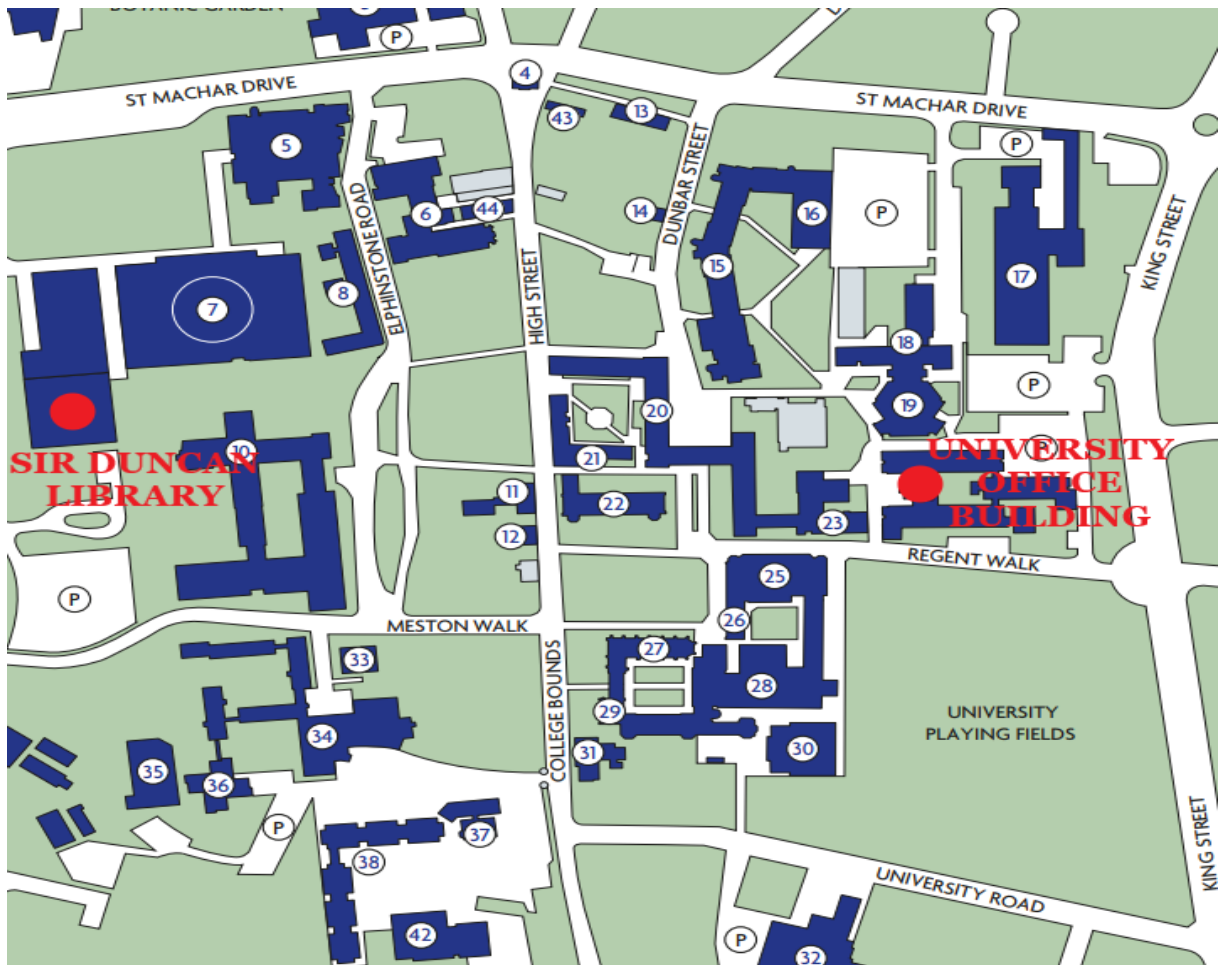

Useful information for the participants

Nearest Bus Stops to Old Aberdeen Campus

- School Drive (bus no. 1 and 2, 60, 62, 63, 67, 68)
- Old Aberdeen (bus no. 20)

Train Station to Old Aberdeen Campus

From the the Train station you can walk to the Bus Station in Union Square in 2 minutes. From the Bus Station, buses no. 60, 62, 63, 67 and 68 go directly next to the campus. Take off at School Drive Stop.

Alternatively, you can opt for walking from Union Square to Union Street, the city's main thoroughfare. When you reach Union Street, cross to the other side of the road. The numbers 1 and 2 travel east along King Street and pass the University. Alight just after the King's playing fields on your left. Take off at School Drive Stop.

The number 20, from Littlejohn Street, next to Marischal College, links the city centre with the main Old Aberdeen campus (Take off at Old Aberdeen Stop).

Buses require exact fare, so have 10p and 5p coins ready. Additional payment options can be found on the [Stagecoach Aberdeen Tickets web page](#) and on the [First Aberdeen Tickets web page](#).